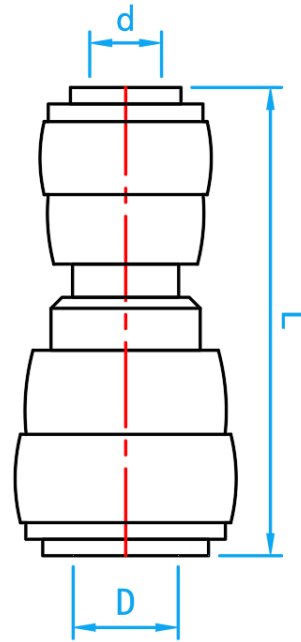

PE PIPES AND FITTINGS

PE PUSH-FIT REDUCING SOCKET

SIDE VIEW

DIMENSIONS

SKU	SIZE (mm)	d (mm)	D (mm)	L (mm)	WEIGHT (kg)	PCS/CTN
PERS1006	1/4"×3/8"	6.5	9.5	42.6	0.0075	-